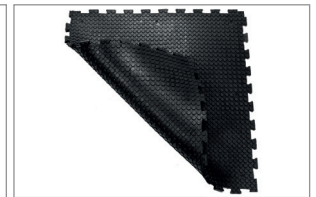

RUBBER FOR AISLES AND WALKWAYS EASYFIX MG MAX 8

EASYFIX MG Max 8 has a high grip penny type surface and is ideal for use in areas of high traffic, on large farms.

The rubber carpets give a walking surface that is comfortable and safe for dairy cows and are suitable for installation in the milking room, gathering areas, walkways and corridors with a high level of traffic. Suitable for the use of automatic and robotised scrapers that can be used on rubber flooring. Ideal for cleaning with a pressure washer or hydrant.

ADVANTAGES	CHARACTERISTICS
<ul style="list-style-type: none"> • It provides the cows with maximum grip and safety. • It makes it easier to move the animals more quickly. • It is very easy to install. 	<ul style="list-style-type: none"> • Natural rubber compound. • 'Penny' grip design. • Puzzle like holding device on the four sides. • The countersunk holes around the edge make it easy to insert plugs for stainless steel fixing. • Penny grip on the lower side so the carpet can be turned upside down.
DIMENSIONS	GUARANTEE
1,000mm x 1,000mm x 22mm*	5 years.

EASYFIX MG EVO

EASYFIX MG Evo has a hexagonal high grip surface and is ideal for use in the milking room, collection areas, feeding areas and walk way corridors.

The rubber carpets provide a safe comfortable walkway, reducing lameness and the relative vet and healthcare fees. Suitable for the use of automatic and robotised scrapers that can be used on rubber flooring. Ideal for cleaning with a pressure washer or hydrant.

*Note: All the dimensions offered are subject to rubber manufacturing tolerances.

EASYFIX Action is a high grip rubber carpet in four lengths and is ideal for installation in aisles and walkways.

The rubber carpets provide a comfortable walking surface in the feeding area. The result is that more feed is eaten with a consequent increase in production. The carpets can be installed in the entrance aisles and the general exit aisles and the feeding area and the general walking spaces.