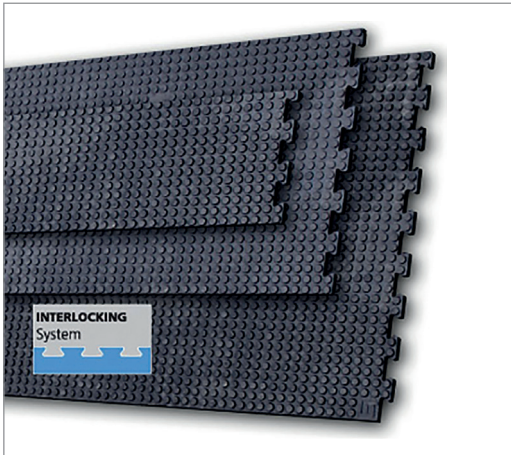

EASYFIX MG EVO

EASYFIX MG Evo has a hexagonal high grip surface and is ideal for use in the milking room, collection areas, feeding areas and walk way corridors.

The rubber carpets provide a safe comfortable walkway, reducing lameness and the relative vet and healthcare fees. Suitable for the use of automatic and robotised scrapers that can be used on rubber flooring. Ideal for cleaning with a pressure washer or hydrant.

ADVANTAGES	CHARACTERISTICS
<ul style="list-style-type: none"> • It provides the cows with maximum grip and safety. • Better locomotion and a more natural gait. • It makes it easier to move the animals more quickly. • It reduces lameness and the relative healthcare costs. • Easy to install. 	<ul style="list-style-type: none"> • Made of natural rubber. • High grip profile of the hexagonal type. • Lower edging with cleats guarantees extreme softness • Puzzle like holding device on the four sides. • The countersunk holes around the edge make it easy to insert plugs for stainless steel fixing.
DIMENSIONS	GUARANTEE
1150mm x 1770mm x 24mm*	5 years.

*Note: All the dimensions offered are subject to rubber manufacturing tolerances.

EASYFIX Action is a high grip rubber carpet in four lengths and is ideal for installation in aisles and walkways.

The rubber carpets provide a comfortable walking surface in the feeding area. The result is that more feed is eaten with a consequent increase in production. The carpets can be installed in the entrance aisles and the general exit aisles and the feeding area and the general walking spaces.