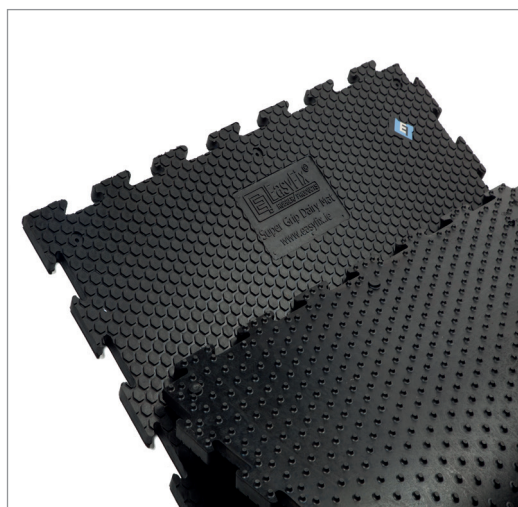

RUBBER FOR AISLES AND WALKWAYS EASYFIX MG MAX 8

EASYFIX MG Max 8 has a high grip penny type surface and is ideal for use in areas of high traffic, on large farms.

The rubber carpets give a walking surface that is comfortable and safe for dairy cows and are suitable for installation in the milking room, gathering areas, walkways and corridors with a high level of traffic. Suitable for the use of automatic and robotised scrapers that can be used on rubber flooring. Ideal for cleaning with a pressure washer or hydrant.

ADVANTAGES	CHARACTERISTICS
<ul style="list-style-type: none"> • It provides the cows with maximum grip and safety. • It makes it easier to move the animals more quickly. • It is very easy to install. 	<ul style="list-style-type: none"> • Natural rubber compound. • 'Penny' grip design. • Puzzle like holding device on the four sides. • The countersunk holes around the edge make it easy to insert plugs for stainless steel fixing. • Penny grip on the lower side so the carpet can be turned upside down.
DIMENSIONS	GUARANTEE
1,000mm x 1,000mm x 22mm*	5 years.

EASYFIX MG EVO

EASYFIX MG Evo has a hexagonal high grip surface and is ideal for use in the milking room, collection areas, feeding areas and walk way corridors.

The rubber carpets provide a safe comfortable walkway, reducing lameness and the relative vet and healthcare fees. Suitable for the use of automatic and robotised scrapers that can be used on rubber flooring. Ideal for cleaning with a pressure washer or hydrant.

*Note: All the dimensions offered are subject to rubber manufacturing tolerances.

EASYFIX Action is a high grip rubber carpet in four lengths and is ideal for installation in aisles and walkways.

The rubber carpets provide a comfortable walking surface in the feeding area. The result is that more feed is eaten with a consequent increase in production. The carpets can be installed in the entrance aisles and the general exit aisles and the feeding area and the general walking spaces.