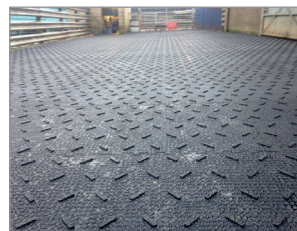

ADVANTAGES	CHARACTERISTICS
• Surfaces with a high degree of grip of the zig-zag penny type for the maximum support. • ‘Penny’ type grip on the lower side for extra comfort. • Ideal for passages, loading aisles and waiting rooms.	• Natural rubber compound. • ‘Penny’ grip design. • Penny type grip edging on the lower side for drainage. • Not suitable for the use of automatic scrapers.
DIMENSIONS	GUARANTEE
1000mm x 1000mm x 22mm*	5 years.

*Note: All the dimensions offered are subject to rubber manufacturing tolerances.