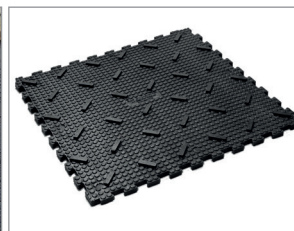

*Note: All the dimensions offered are subject to rubber manufacturing tolerances.

EASYFIX Action is a high grip rubber carpet in four lengths and is ideal for installation in aisles and walkways.

The rubber carpets provide a comfortable walking surface in the feeding area. The result is that more feed is eaten with a consequent increase in production. The carpets can be installed in the entrance aisles and the general exit aisles and the feeding area and the general walking spaces.

To be used on aisles with automatic or robotised scrapers appropriately adopted for use on rubber flooring.

ADVANTAGES	CHARACTERISTICS
<ul style="list-style-type: none"> • It provides the cows with maximum grip and safety. • It makes it easier to move the animals more quickly. • Better evidence of the periods when the cows are in heat. • Easy to install. • The carpets can be encased in cement in new constructions. 	<ul style="list-style-type: none"> • Made of natural rubber. • “Penny” grip design. • The countersunk holes around the edge make it easy to insert plugs for stainless steel fixing. • Penny grip on the lower side so the carpet can be turned upside down.
DIMENSIONS	GUARANTEE
Available in 305mm / 610mm / 915mm / 1220mm x 2235mm x 18 mm*	5 years.

EASYFIX MG CHEVRON 8

EASYFIX MG Chevron 8 is ideal for use in areas of intense traffic, sloping and slippery flooring in areas such as stabling.

ADVANTAGES	CHARACTERISTICS
<ul style="list-style-type: none"> • Surfaces with a high degree of grip of the zig-zag penny type for the maximum support. • ‘Penny’ type grip on the lower side for extra comfort. • Ideal for passages, loading aisles and waiting rooms. 	<ul style="list-style-type: none"> • Natural rubber compound. • ‘Penny’ grip design. • Penny type grip edging on the lower side for drainage. • Not suitable for the use of automatic scrapers.
DIMENSIONS	GUARANTEE
1000mm x 1000mm x 22mm*	5 years.