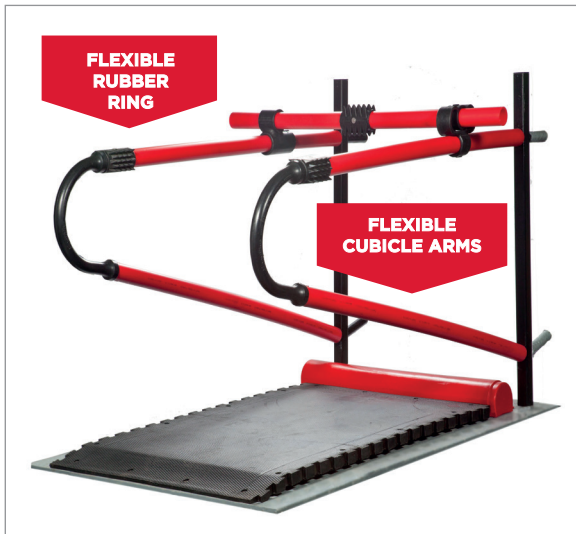

DESIGNED TO PERFORM

EASYFIX CUBICLES CUBICLES FOR DAIRY CATTLE

The revolutionary EASYFIX Cubicle provides the freedom of outdoors - indoors and it is shown that it maximises the comfort of the cow, it improves its safety and it increases its performance.

Since the launch of the EASYFIX Cubicle in 2009, we have sold two hundred thousand cubicles in twenty-five countries around the world. The addition of the flexible rubber ring has been a resounding success, having transformed the cubicle into the "The Safest and Most Comfortable Cubicle for Cattle in the World".

HOW DOES IT WORK?

The flexible arms of the cubicle, the flexible rubber ring and the rubber coupling to the educator tube give freedom of movement inside and outside the cubicles, all this leads to a reduction in injury to the neck and flanks.

The patented flexible rubber coupling has been designed in such a way to make things easier for larger cows and improve their well-being and comfort.

EASYFIX Scratcher is a new innovative accessory to the cubicle designed to offer improved comfort to the cow. It has been designed to improve the cows' environment, foster the increase in the use of the cubicles and to create pleasant stress free surroundings.